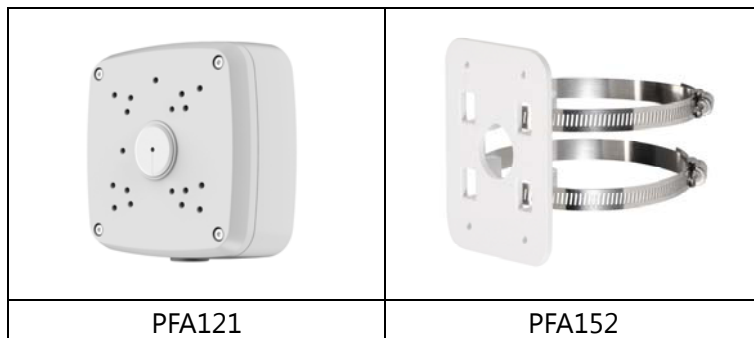

Accessories (optional)

Dahua Technology Co., Ltd.

1199 BinAn Road, Binjiang District, Hangzhou, China

Tel: +86-571-87688883

Fax: +86-571-87688815

Email: overseas@dahuatech.com

www.dahuatech.com

*Design and specifications are subject to change without notice.

© 2014 Dahua Technology Co., Ltd.