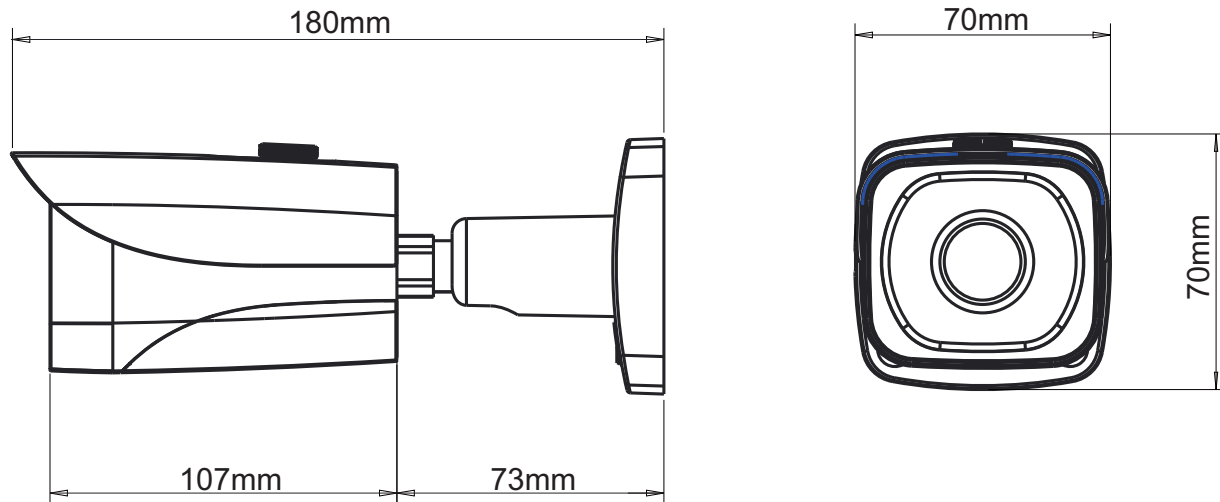

### 2.1Megapixel 1080P Water-proof WDR HDCVI IR-Bullet Camera

#### Features

- 1/2.7" 2.1Megapixel CMOS
- 25/30fps@1080P, 25/30/50/60fps@720P
- High speed, long distance real-time transmission
- HD and standard definition dual-output
- OSD Menu, control over coaxial cable
- WDR(120dB), Day/Night(ICR), AWB, AGC, BLC, 3D-DNR
- 3.6mm fixed lens (6mm, 8mm optional)
- Max. IR LEDs length 40m, Smart IR
- IP67, DC12V

## Technical Specifications

Model	DH-HAC-HFW2221EP	DH-HAC-HFW2221EN
<b>Camera</b>		
Image Sensor	1/2.7" 2.1Megapixel CMOS	
Effective Pixels	1928(H)×1088(V)	
Electronic Shutter	1/3s~1/300,000s	
Video Frame Rate	25/30/50/60fps@720P; 25/30fps@1080P	
Synchronization	Internal	
Mini. Illumination	0.03Lux@F2.0(AGC ON), 0Lux IR on	
Video Output	1-channel BNC HDCVI high definition video output & CVBS standard definition video output	
<b>Camera Features</b>		
Max. IR LEDs Length	40m, Smart IR	
Day/Night	Auto(ICR) / Color / B/W	
Backlight Compensation	120dB True WDR	
Noise Reduction	2D/3D	
OSD Menu	Multi-language	
<b>Lens</b>		
Focal Length	3.6mm (6mm, 8mm optional)	
Angle of View	H: 90°(59.4°/41.4°)	
Mount Type	M12	
<b>General</b>		
Power Supply	DC12V±25%	
Power Consumption	Max 5.5W	
Working Environment	-30°C~+60°C / Less than 95%RH (no condensation)	
Transmission Distance	Over 500m via 75-3 coaxial cable	
Ingress Protection	IP67	
Dimensions(W×D×H)	180mm×70mm×70mm	
Weight	0.4kg	
Material	Metal	

## Dimensions (mm)