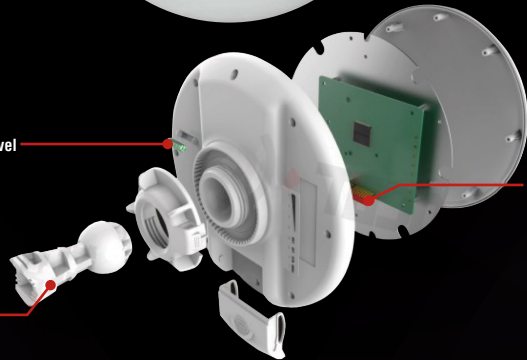

## WIRELESS BRIDGE HIGH POWER AP/CPE

Air Level

Dialing button

Pole Bracket