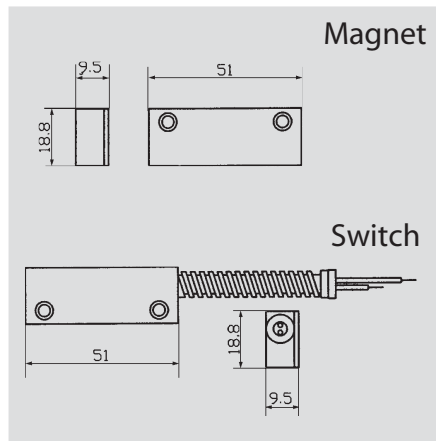

MAGNETIC CONTACT

MC-MC51, MC-RS26W6, MC-SM216

VESTA

Model No	MC-MC51
Contact Mode	COM.,N/C
Standrad Gap	Up to 1 1/2"
Rated Current	0.5A(max)
Rated Voltage	100 VDC
Rated Power	10 W
N.W / G.W	9.5 / 10 Kgs
Meas / QTY	30x25x32cm / 100pcs

Model No	MC-RS26WC
Contact Mode	COM.,N/C
Standrad Gap	Up to 1 1/2"
Rated Current	0.5A(max)
Rated Voltage	100 VDC
Rated Power	10 W
N.W / G.W	9.5 / 10 Kgs
Meas / QTY	30x25x32cm / 100pcs

Model No	MC-SM216
Contact Mode	COM.,N/C
Standrad Gap	Up to 2 3/4"
Rated Current	0.5A
Rated Voltage	130 VDC
Rated Power	20 W
N.W / G.W	9.5 / 10 Kgs
Meas / QTY	30x25x32cm / 100pcs