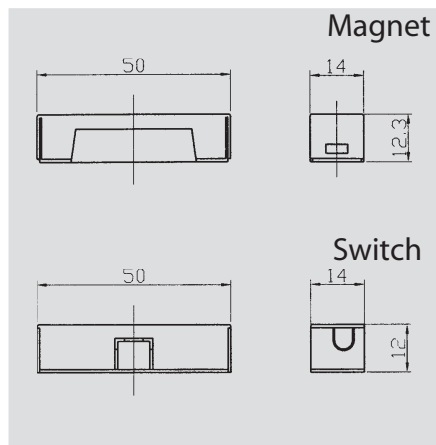

MAGNETIC CONTACT

MC-MC51, MC-RS26W6, MC-SM216

VESTA

Model No	MC-MC51
Contact Mode	COM.,N/C
Standrad Gap	Up to 1 1/2"
Rated Current	0.5A(max)
Rated Voltage	100 VDC
Rated Power	10 W
N.W / G.W	9.5 / 10 Kgs
Meas / QTY	30x25x32cm / 100pcs

Model No	MC-RS26WC
Contact Mode	COM.,N/C
Standrad Gap	Up to 1 1/2"
Rated Current	0.5A(max)
Rated Voltage	100 VDC
Rated Power	10 W
N.W / G.W	9.5 / 10 Kgs
Meas / QTY	30x25x32cm / 100pcs

Model No	MC-SM216
Contact Mode	COM.,N/C
Standrad Gap	Up to 2 3/4"
Rated Current	0.5A
Rated Voltage	130 VDC
Rated Power	20 W
N.W / G.W	9.5 / 10 Kgs
Meas / QTY	30x25x32cm / 100pcs